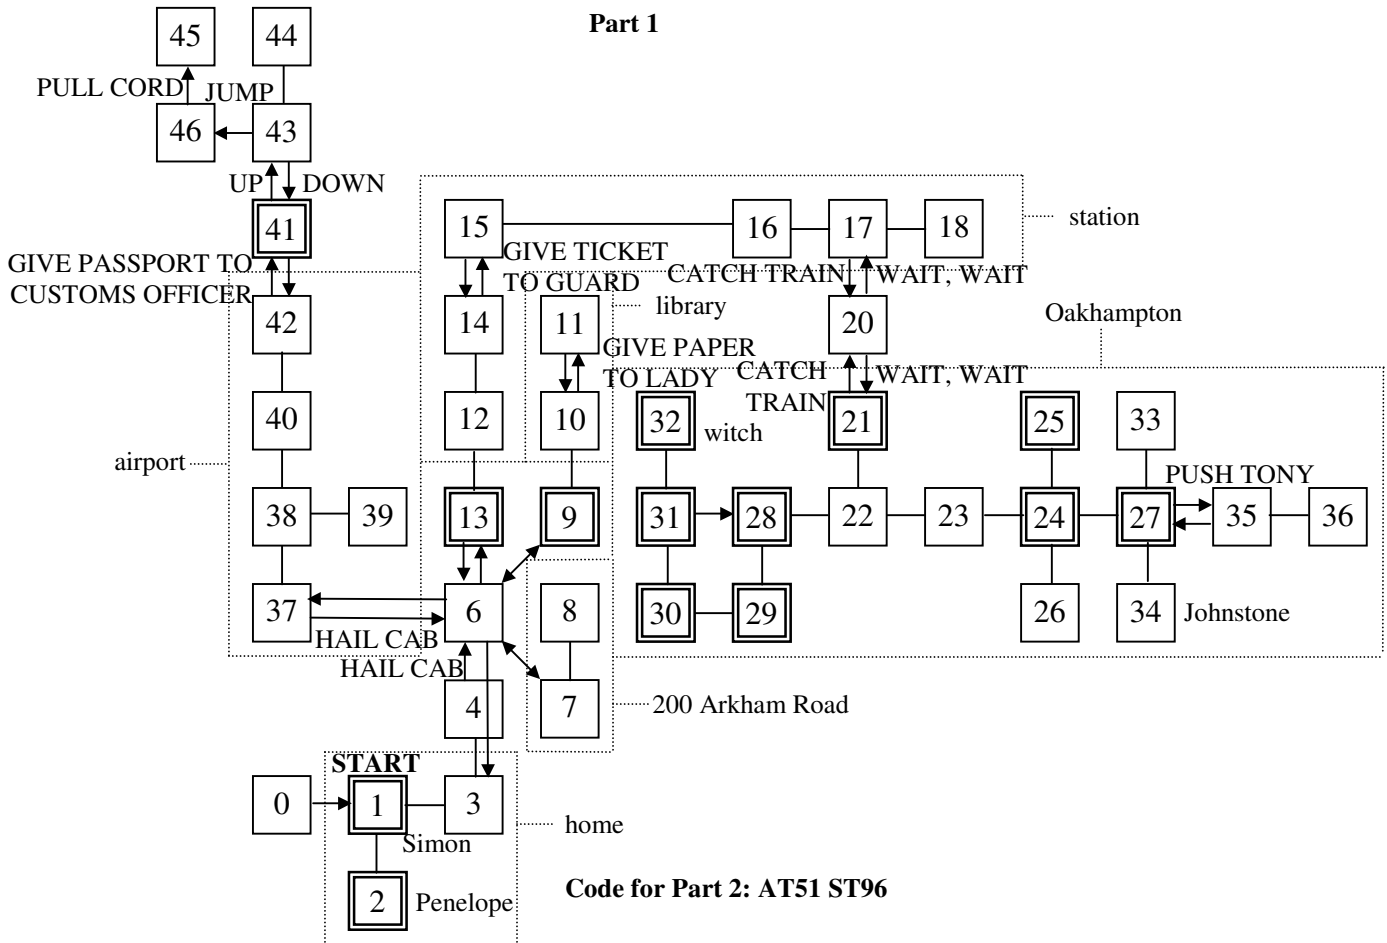

Nythyhel - Map
2002 Wilko Schröter

Part 2

Part 1

Code for Part 2: AT51 ST96