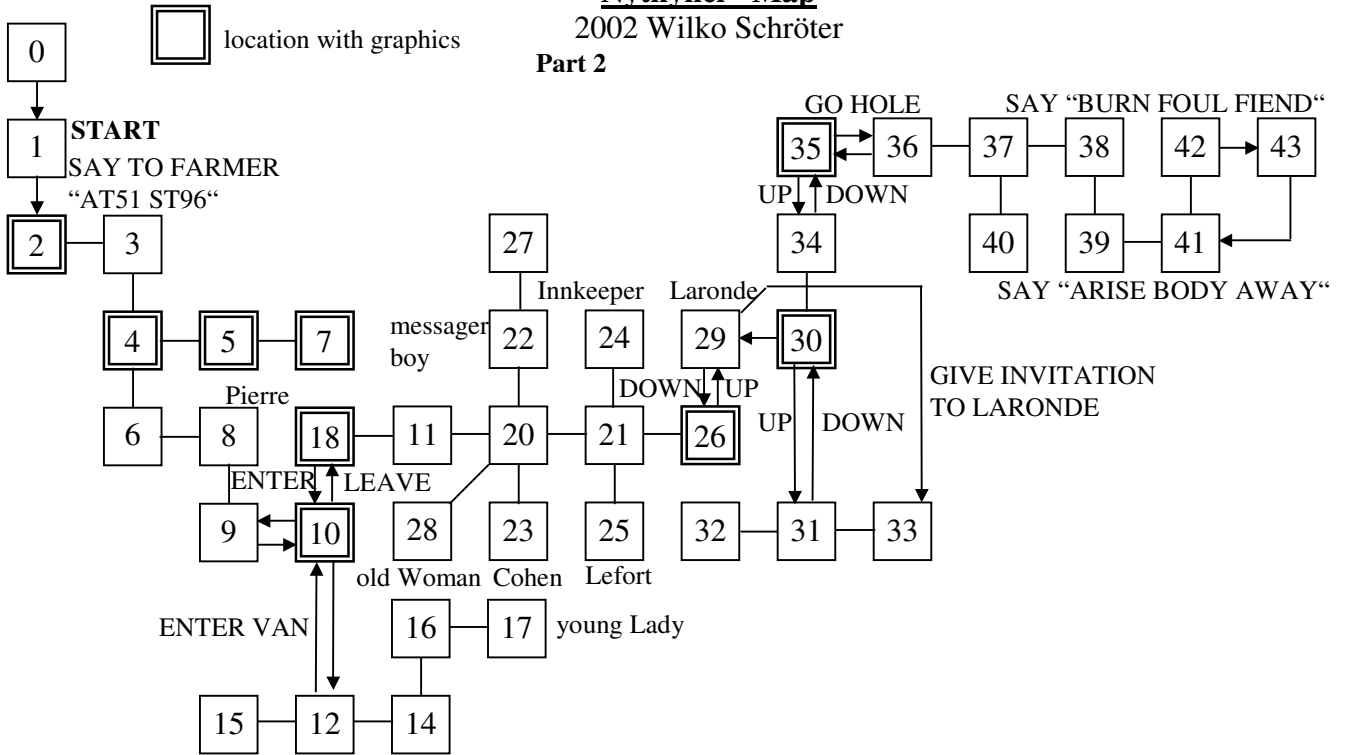

Nythyhel - Map
2002 Wilko Schröter

Part 2

Part 1

Code for Part 2: AT51 ST96