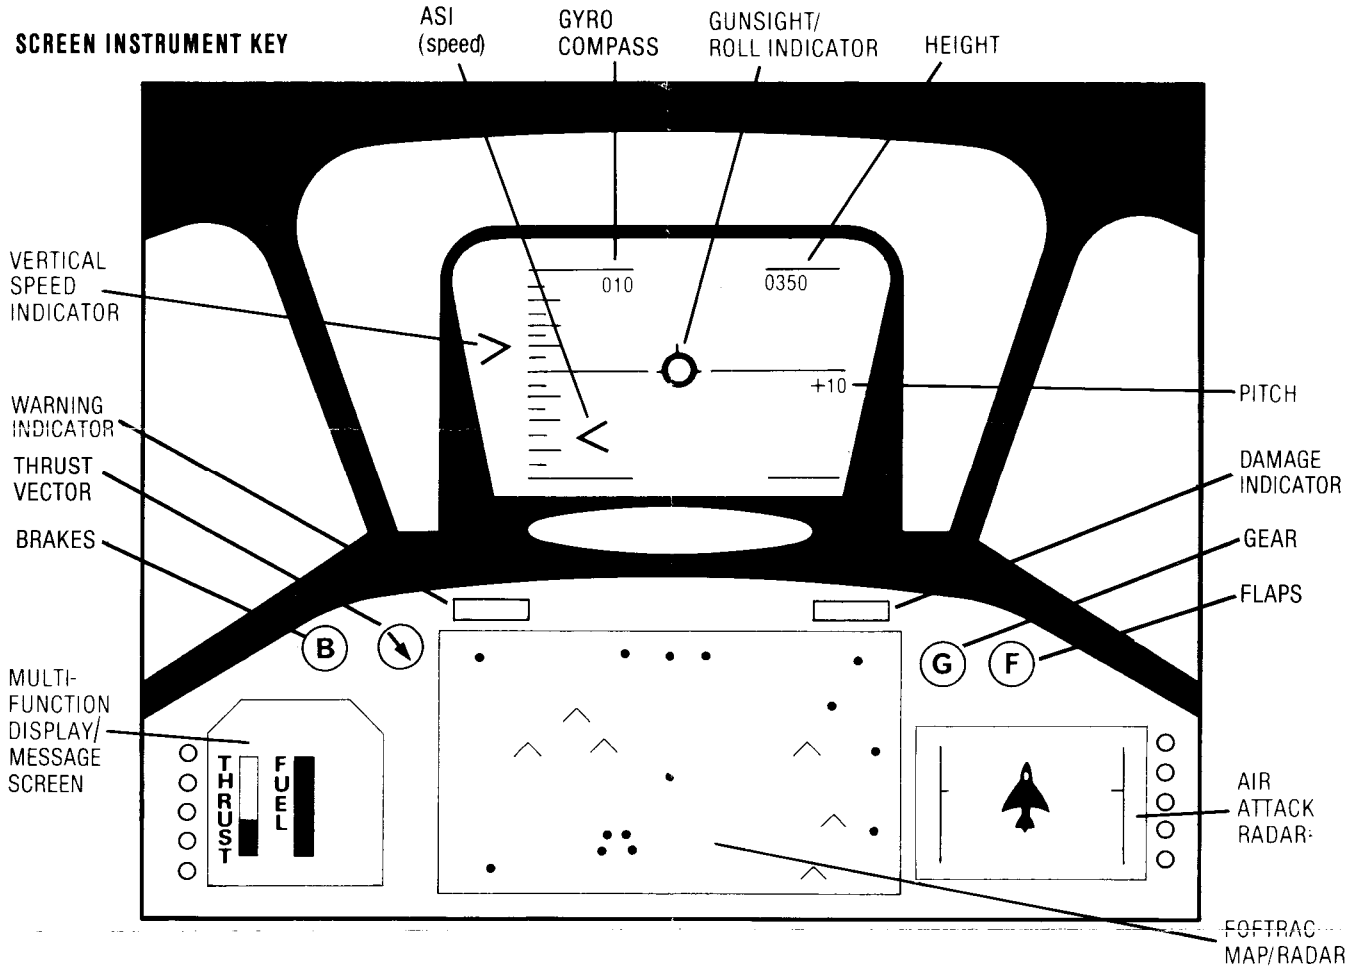

**Spectrum 48K (128K in 48K mode)**  
**Loading: LOAD "" and press ENTER**

**SCREEN INSTRUMENT KEY**

**KEYBOARD KEY**

# OPERATIONAL AREAS

CONTAINS: 3000 MOUNTAINS  
3500 SAM SITES

SAMS

1000+  
TANKS

£  
-  
^  
]  
/  
[  
Z  
Y  
X  
W  
V  
U  
T  
S  
R  
Q  
P  
O  
N  
M  
L  
K  
J  
I  
H  
G  
F  
E  
D  
C  
B  
A