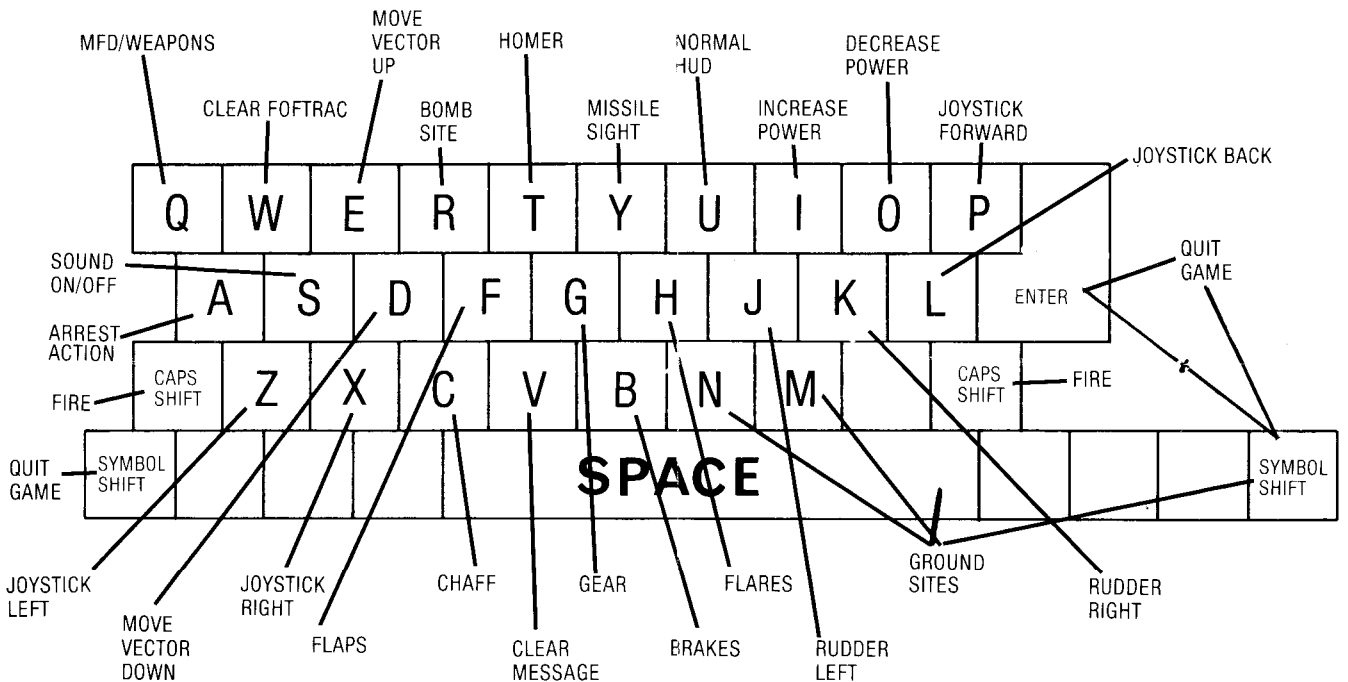

**Spectrum 48K (128K in 48K mode)**  
**Loading: LOAD "" and press ENTER**

**SCREEN INSTRUMENT KEY**

**KEYBOARD KEY**

ENEMY  
HQ

INITIAL  
GROUND  
SITES

A / B  
SYMBOL  
SHIFT

SPACE  
SHIFT

A B C D E F G H I J K L M N O P

PROGRAM DESIGNED BY ROD HYDE